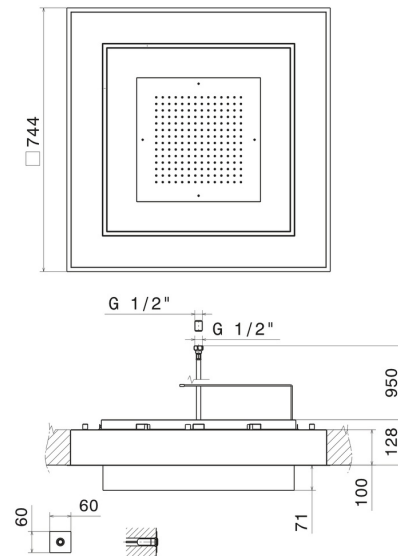

688.C6.093

Concealed head shower in INOX AISI 316 stainless steel, with raining jet and chromatherapy lighting system. Equipped with button control - finish Matt black + Titanium Satin

Matt black + Titanium Satin

FEATURES

Material	Stainless Steel
Installation	Ceiling-mounted

TECHNICAL DRAWING

688.C6.093

Concealed head shower in INOX AISI 316 stainless steel, with raining jet and chromatherapy lighting system. Equipped with button control - finish Matt black + Titanium Satin