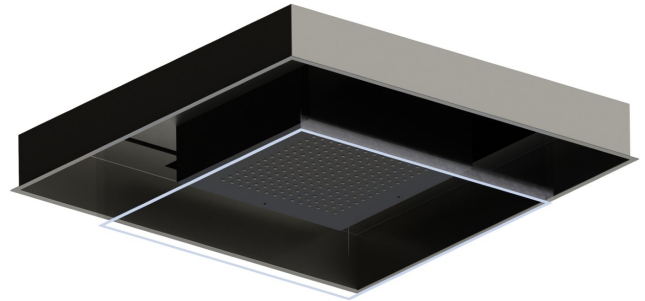

688.C6.093

Concealed head shower in INOX AISI 316 stainless steel, with raining jet and chromatherapy lighting system. Equipped with button control - finish Matt black + Titanium Satin

Matt black + Titanium Satin

FEATURES

Material	Stainless Steel
Installation	Ceiling-mounted

TECHNICAL DRAWING

688.C6.093

Concealed head shower in INOX AISI 316 stainless steel, with raining jet and chromatherapy lighting system. Equipped with button control - finish Matt black + Titanium Satin