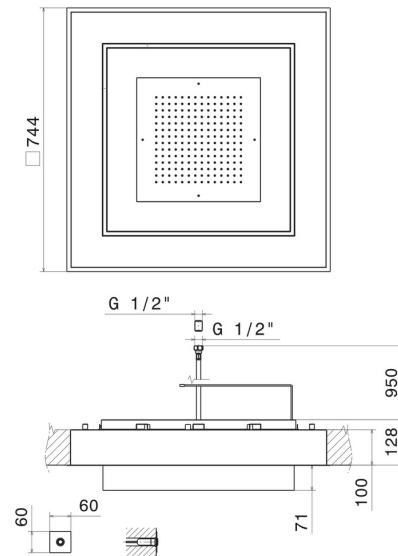

688.M0.070

Concealed head shower in INOX AISI 316 stainless steel, with raining jet and chromatherapy lighting system. Equipped with button control - finish Titanium Satin

FEATURES

Material	Stainless Steel
Installation	Ceiling-mounted

TECHNICAL DRAWING

688.M0.070

Concealed head shower in INOX AISI 316 stainless steel, with raining jet and chromatherapy lighting system. Equipped with button control - finish Titanium Satin

AVAILABLE FINISHES