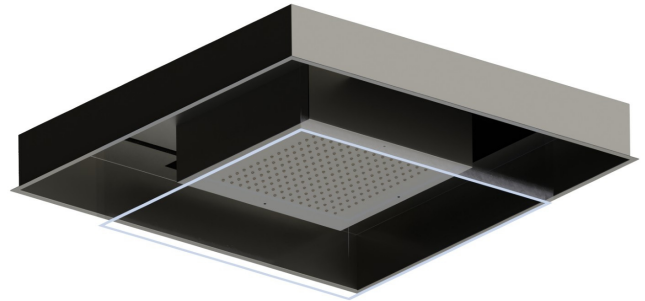

688.M0.070

Concealed head shower in INOX AISI 316 stainless steel, with raining jet and chromatherapy lighting system. Equipped with button control - finish Titanium Satin

FEATURES

Material	Stainless Steel
Installation	Ceiling-mounted

TECHNICAL DRAWING

688.M0.070

Concealed head shower in INOX AISI 316 stainless steel, with raining jet and chromatherapy lighting system. Equipped with button control - finish Titanium Satin

AVAILABLE FINISHES

M0.070

Titanium Satin

01.093

finish Matt Black

46.093

finish Brushed steel + Matt black

50.050

finish Stainless Steel