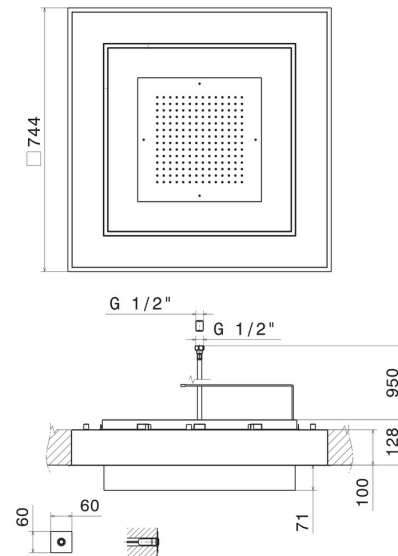

688.M0.075

Concealed head shower in INOX AISI 316 stainless steel, with raining jet and chromatherapy lighting system. Equipped with button control - finish Copper Glossy

FEATURES

Material	Stainless Steel
Installation	Ceiling-mounted

TECHNICAL DRAWING

688.M0.075

Concealed head shower in INOX AISI 316 stainless steel, with raining jet and chromatherapy lighting system. Equipped with button control - finish Copper Glossy

AVAILABLE FINISHES