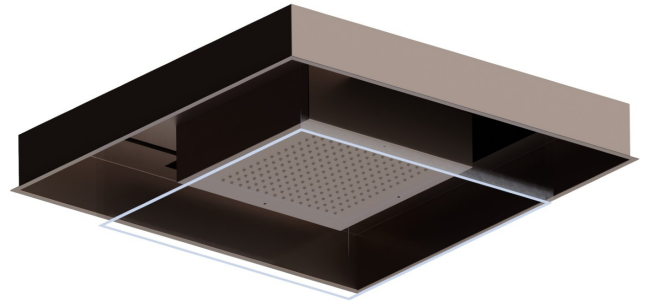

688.M0.075

Concealed head shower in INOX AISI 316 stainless steel, with raining jet and chromatherapy lighting system. Equipped with button control - finish Copper Glossy

FEATURES

Material	Stainless Steel
Installation	Ceiling-mounted

TECHNICAL DRAWING

688.M0.075

Concealed head shower in INOX AISI 316 stainless steel, with raining jet and chromatherapy lighting system. Equipped with button control - finish Copper Glossy

AVAILABLE FINISHES