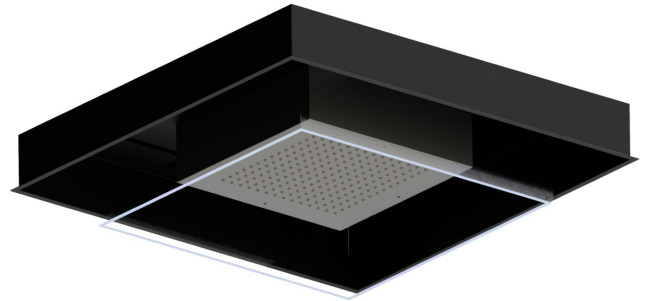

**688.M2.070**

Concealed head shower in INOX AISI 316 stainless steel, with raining jet and chromatherapy lighting system. Equipped with button control - finish Titanium Satin - Matt black

**FEATURES**

Material	<b>Stainless Steel</b>
Installation	<b>Ceiling-mounted</b>

**TECHNICAL DRAWING**

**688.M2.070**

Concealed head shower in INOX AISI 316 stainless steel, with raining jet and chromatherapy lighting system. Equipped with button control - finish Titanium Satin - Matt black

**AVAILABLE FINISHES**

---

**M2.070**

Titanium Satin - Matt black

**01.093**

finish Matt Black

**46.093**

finish Brushed steel + Matt black