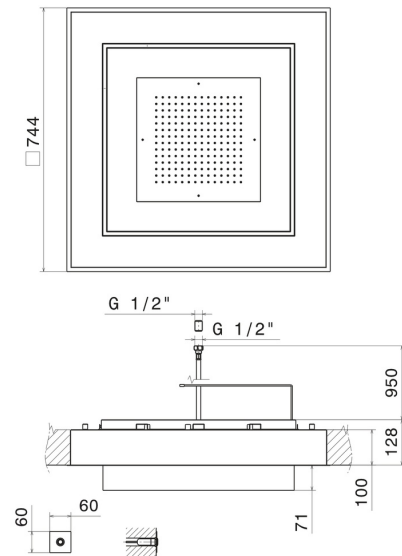

**688.M2.070**

Concealed head shower in INOX AISI 316 stainless steel, with raining jet and chromatherapy lighting system. Equipped with button control - finish Titanium Satin - Matt black

**FEATURES**

Material	<b>Stainless Steel</b>
Installation	<b>Ceiling-mounted</b>

**TECHNICAL DRAWING**

**688.M2.070**

Concealed head shower in INOX AISI 316 stainless steel, with raining jet and chromatherapy lighting system. Equipped with button control - finish Titanium Satin - Matt black