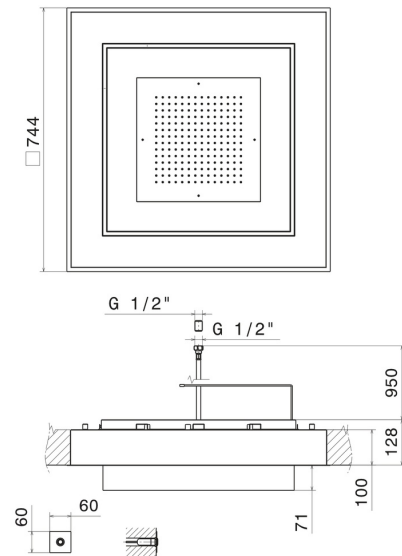

688.M2.075

Concealed head shower in INOX AISI 316 stainless steel, with raining jet and chromatherapy lighting system. Equipped with button control - finish Copper Glossy

FEATURES

| | |
|--------------|------------------------|
| Material | Stainless Steel |
| Installation | Ceiling-mounted |

TECHNICAL DRAWING

688.M2.075

Concealed head shower in INOX AISI 316 stainless steel, with raining jet and chromatherapy lighting system. Equipped with button control - finish Copper Glossy

AVAILABLE FINISHES