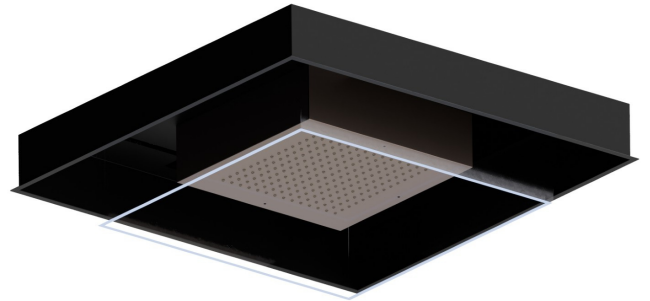

688.M2.075

Concealed head shower in INOX AISI 316 stainless steel, with raining jet and chromatherapy lighting system. Equipped with button control - finish Copper Glossy

FEATURES

| | |
|--------------|------------------------|
| Material | Stainless Steel |
| Installation | Ceiling-mounted |

TECHNICAL DRAWING

688.M2.075

Concealed head shower in INOX AISI 316 stainless steel, with raining jet and chromatherapy lighting system. Equipped with button control - finish Copper Glossy

AVAILABLE FINISHES