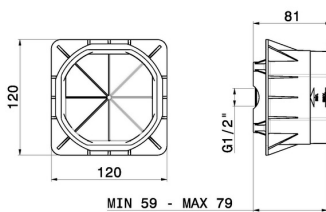

28685.00.000

Concealed part - finish Neutral

FEATURES

Installation

Wall concealed part

TECHNICAL DRAWING

28685.00.000

Concealed part - finish Neutral