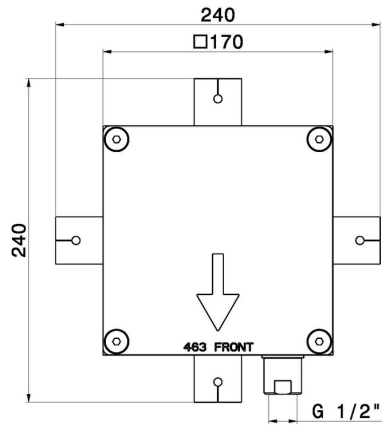

## TECHNICAL DRAWING

**31070.00.000**

Concealed part - finish Neutral

**AVAILABLE FINISHES**

---

**00.000**

Neutral