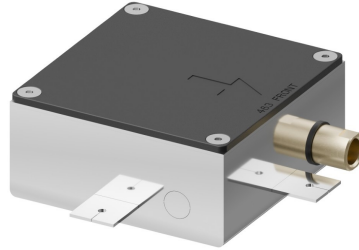

# 31070.00.000

Concealed part - finish Neutral

## FEATURES

Installation

**Floor concealed part**

Concealed body application

**Concealed part for shower**