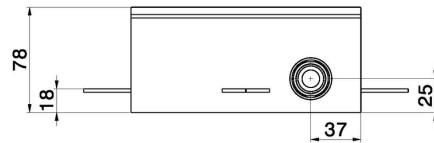

## TECHNICAL DRAWING

**31070.00.000**

Concealed part - finish Neutral

**AVAILABLE FINISHES**

---

**00.000**

Neutral