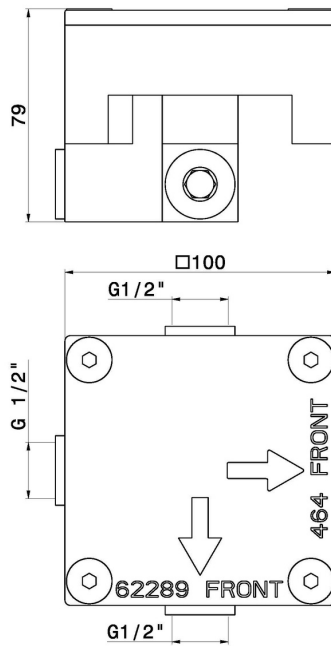

31071.00.000

Concealed part - finish Neutral

FEATURES

Installation

Floor concealed part

Concealed body application

Concealed part for shower

TECHNICAL DRAWING

31071.00.000

Concealed part - finish Neutral

AVAILABLE FINISHES

00.000

Neutral