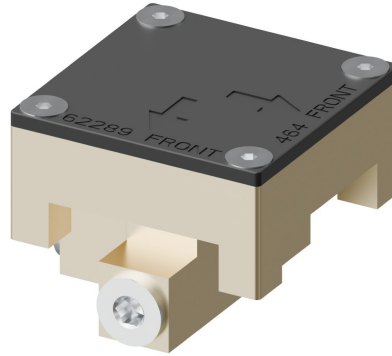

31071.00.000

Concealed part - finish Neutral

FEATURES

Installation

Floor concealed part

Concealed body application

Concealed part for shower

TECHNICAL DRAWING

31071.00.000

Concealed part - finish Neutral

AVAILABLE FINISHES

00.000

Neutral