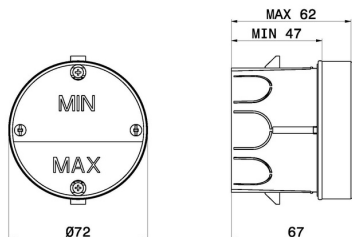

**31073.00.000**

Concealed part - finish Neutral

**FEATURES**

---

Installation

**Wall concealed part**

**TECHNICAL DRAWING**

---

**31073.00.000**

Concealed part - finish Neutral

**AVAILABLE FINISHES**

---

**00.000**

Neutral