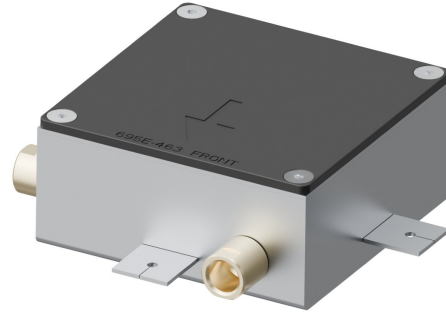

31095.00.000

Concealed part - finish Neutral

FEATURES

Installation

Floor concealed part

Concealed body application

Concealed part for shower

TECHNICAL DRAWING

31095.00.000

Concealed part - finish Neutral

AVAILABLE FINISHES

00.000

Neutral