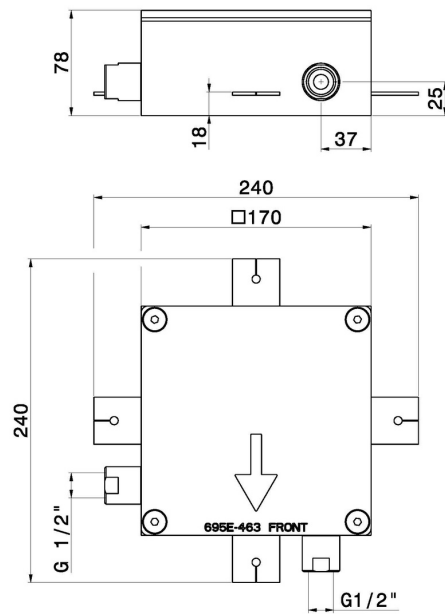

31095.00.000

Concealed part - finish Neutral

FEATURES

Installation

Floor concealed part

Concealed body application

Concealed part for shower

TECHNICAL DRAWING