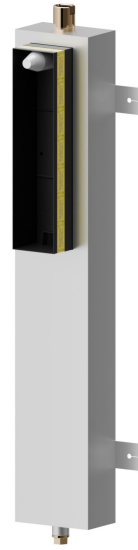

8821.00.000

Concealed part - finish Neutral

FEATURES

Installation

Concealed body application

Wall concealed part

Concealed part for shut off

TECHNICAL DRAWING

8821.00.000

Concealed part - finish Neutral

AVAILABLE FINISHES

00.000

Neutral