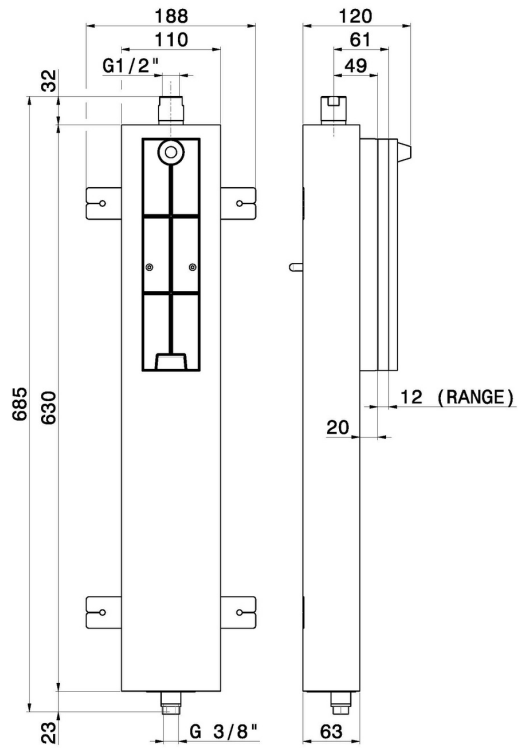

8821.00.000

Concealed part - finish Neutral

FEATURES

Installation

Concealed body application

Wall concealed part

Concealed part for shut off

TECHNICAL DRAWING

8821.00.000

Concealed part - finish Neutral

AVAILABLE FINISHES

00.000

Neutral