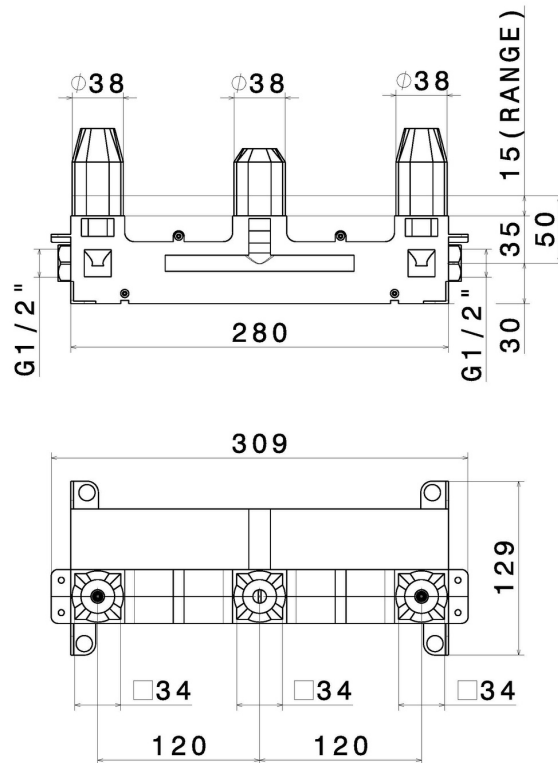

27753.00.000

Concealed part. Insulating coating - finish Neutral

FEATURES

- Installation **Wall concealed part**
- Concealed body application **Concealed part for basin**

TECHNICAL DRAWING

27753.00.000

Concealed part. Insulating coating - finish Neutral