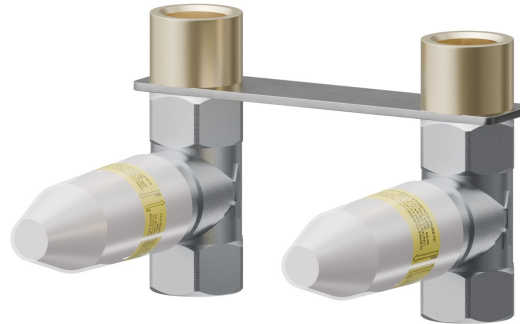

**27754.00.000**

Concealed part. Insulating coating - finish Neutral

**FEATURES**

Installation

**Wall concealed part**

Concealed body application

**Concealed part for shower**

**TECHNICAL DRAWING**

**27754.00.000**

Concealed part. Insulating coating - finish Neutral

**AVAILABLE FINISHES**

---

**00.000**

Neutral