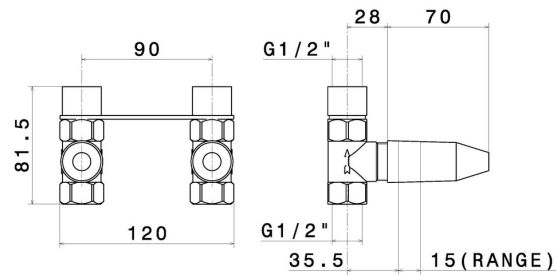

**27754.00.000**

Concealed part. Insulating coating - finish Neutral

**FEATURES**

Installation

**Wall concealed part**

Concealed body application

**Concealed part for shower**

**TECHNICAL DRAWING**