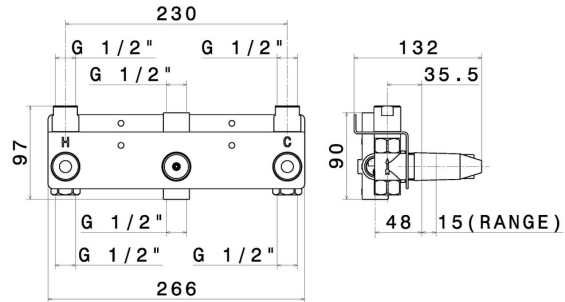

27755.00.000

Concealed part. Insulating coating - finish Neutral

FEATURES

Installation

Concealed body application

Wall concealed part

Concealed part for shower

TECHNICAL DRAWING