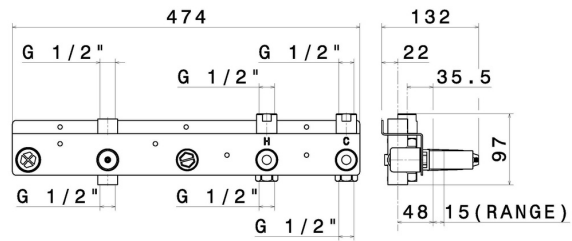

27756.00.000

Concealed part. Insulating coating - finish Neutral

FEATURES

Installation

Concealed body application

Wall concealed part

Concealed part for bathtub

TECHNICAL DRAWING