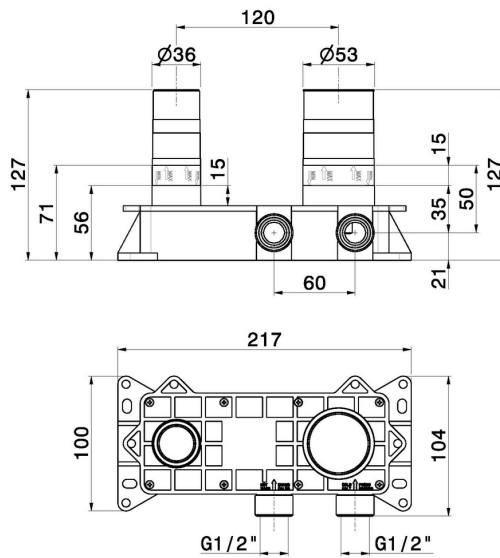

27852.00.000

Concealed part. Insulating coating - finish Neutral

FEATURES

Installation

Wall concealed part

Concealed body application

Concealed part for basin

TECHNICAL DRAWING