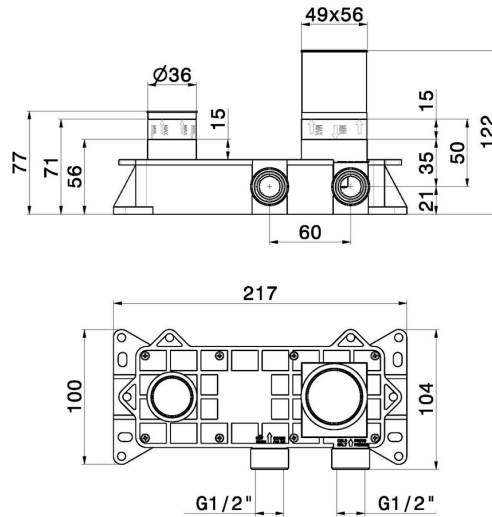

**27853.00.000**

Concealed part. Insulating coating - finish Neutral

**FEATURES**

- Installation **Wall concealed part**
- Concealed body application **Concealed part for basin**

**TECHNICAL DRAWING**

**27853.00.000**