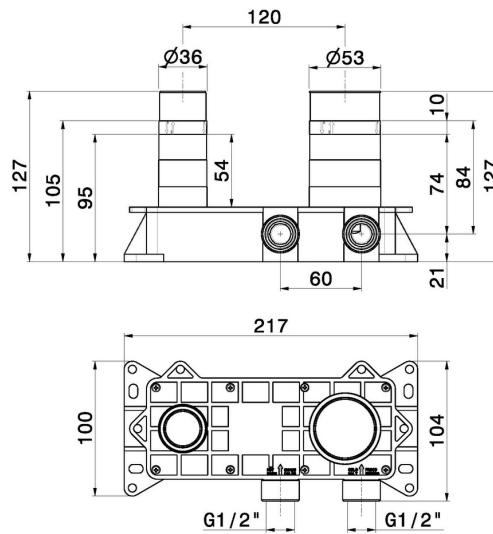

27855.00.000

Concealed part. Insulating coating - finish Neutral

FEATURES

- Installation **Wall concealed part**
- Concealed body application **Concealed part for basin**

TECHNICAL DRAWING

27855.00.000

Concealed part. Insulating coating - finish Neutral