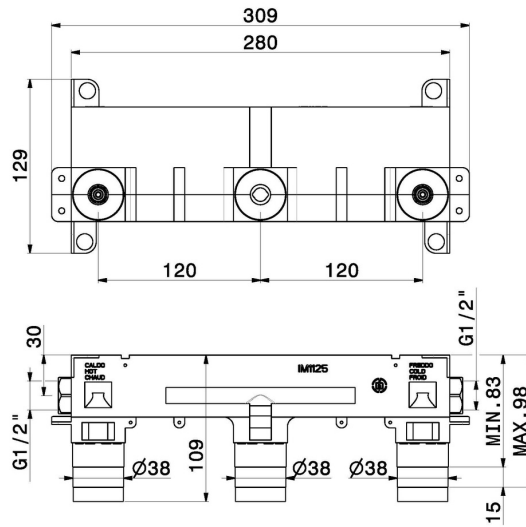

27859.00.000

Concealed part. Insulating coating - finish Neutral

FEATURES

- Installation **Wall concealed part**
- Concealed body application **Concealed part for basin**

TECHNICAL DRAWING

27859.00.000

Concealed part. Insulating coating - finish Neutral