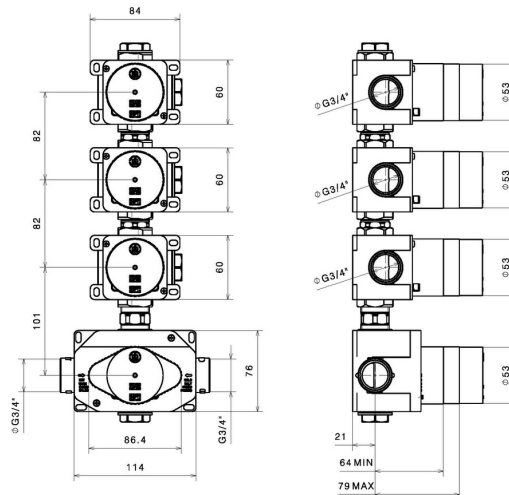

27877.00.000

Concealed part. Insulating coating - finish Neutral

FEATURES

Installation

Concealed body application

Wall concealed part

Multi-outlet concealed part

TECHNICAL DRAWING