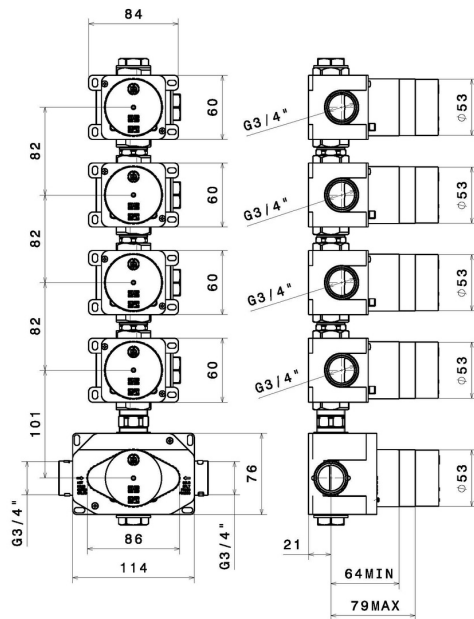

27878.00.000

Concealed part. Insulating coating - finish Neutral

FEATURES

Installation

Concealed body application

Wall concealed part

Multi-outlet concealed part

TECHNICAL DRAWING