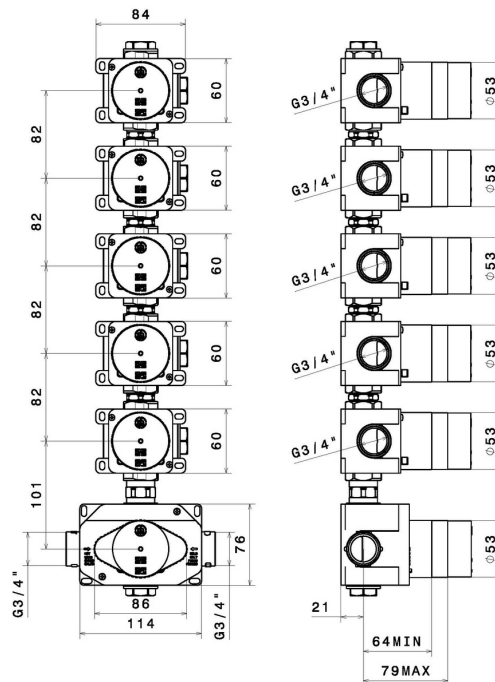

27879.00.000

Concealed part. Insulating coating - finish Neutral

FEATURES

Installation

Concealed body application

Wall concealed part

Multi-outlet concealed part

TECHNICAL DRAWING