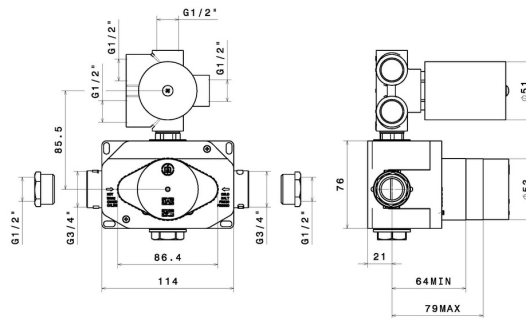

27888.00.000

Concealed part. Insulating coating - finish Neutral

FEATURES

Installation

Concealed body application

Wall concealed part

Multi-outlet concealed part

TECHNICAL DRAWING