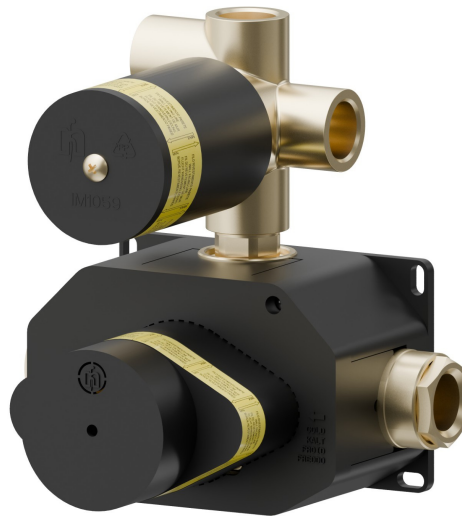

27888.00.000

Concealed part. Insulating coating - finish Neutral

FEATURES

Installation

Concealed body application

Wall concealed part

Multi-outlet concealed part

TECHNICAL DRAWING

 **AR Preview**
try it in your home

More Details
on our [website](#)

27888.00.000

Concealed part. Insulating coating - finish Neutral

AVAILABLE FINISHES

00.000

Neutral

AR Preview
try it in your home