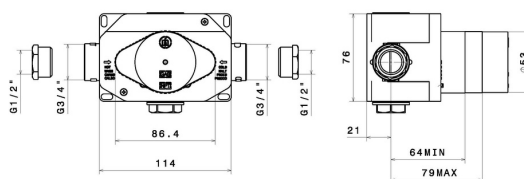

27890.00.000

Concealed part. Insulating coating - finish Neutral

FEATURES

Installation

Wall concealed part

TECHNICAL DRAWING

27890.00.000

Concealed part. Insulating coating - finish Neutral