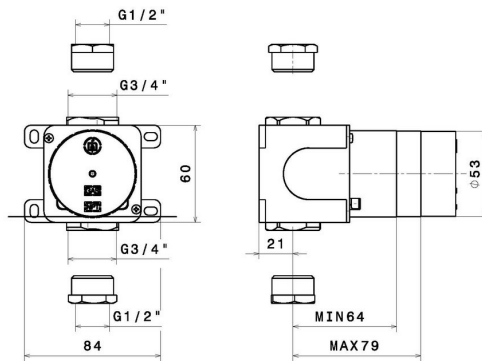

27891.00.000

Concealed part. Insulating coating - finish Neutral

FEATURES

Installation

Wall concealed part

TECHNICAL DRAWING

27891.00.000

Concealed part. Insulating coating - finish Neutral