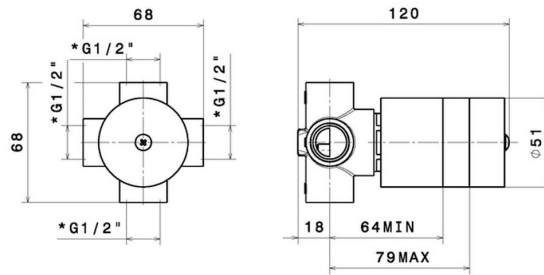

27892.00.000

Concealed part. Insulating coating - finish Neutral

FEATURES

Installation

Wall concealed part

TECHNICAL DRAWING

 **AR Preview**
try it in your home

More Details
on our [website](#)