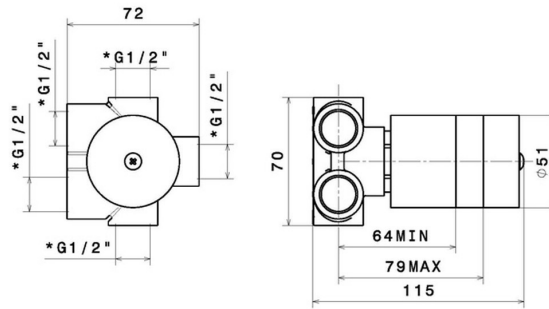

27894.00.000

Concealed part. Insulating coating - finish Neutral

FEATURES

Installation

Wall concealed part

TECHNICAL DRAWING

27894.00.000

Concealed part. Insulating coating - finish Neutral