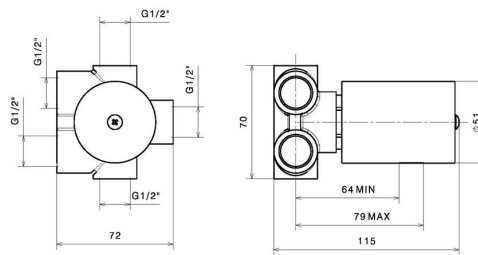

27895.00.000

Concealed part. Insulating coating - finish Neutral

FEATURES

Installation

Wall concealed part

TECHNICAL DRAWING

AR Preview
try it in your home

More Details
on our [website](#)