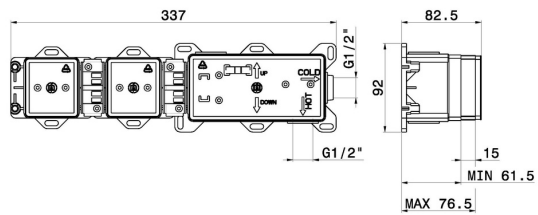

31031.00.000

Concealed part. Insulating coating - finish Neutral

FEATURES

Installation

Wall concealed part

Concealed body application

Concealed part for bathtub

TECHNICAL DRAWING