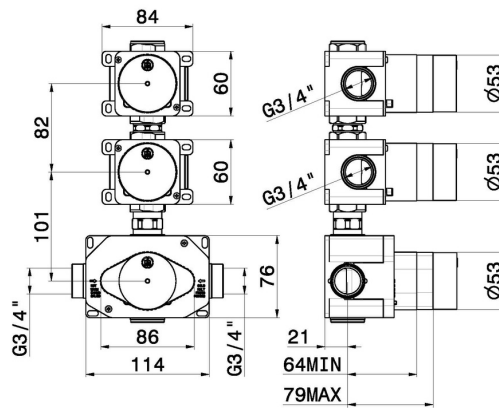

TECHNICAL DRAWING