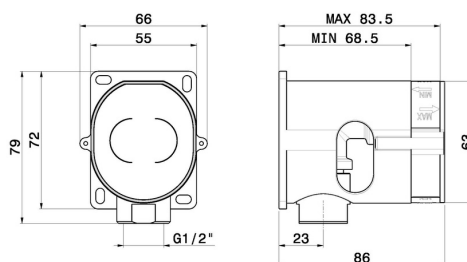

31074.00.000

Concealed part. Insulating coating - finish Neutral

FEATURES

Installation

Wall concealed part

TECHNICAL DRAWING

31074.00.000

Concealed part. Insulating coating - finish Neutral