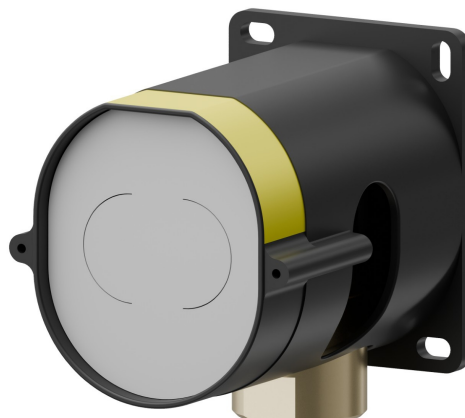

31074.00.000

Concealed part. Insulating coating - finish Neutral

FEATURES

Installation

Wall concealed part

TECHNICAL DRAWING

31074.00.000

Concealed part. Insulating coating - finish Neutral

AVAILABLE FINISHES

00.000

Neutral