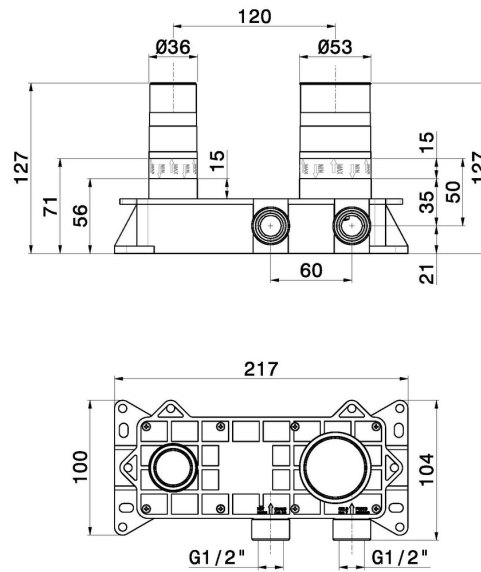

31076.00.000

Concealed part. Insulating coating - finish Neutral

FEATURES

Installation

Wall concealed part

Concealed body application

Concealed part for basin

TECHNICAL DRAWING