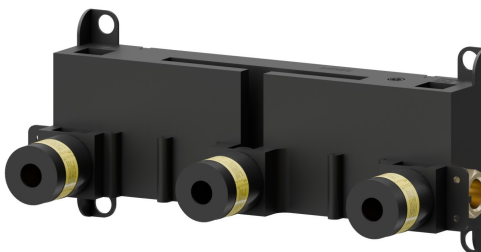

31079.00.000

Concealed part. Insulating coating - finish Neutral

FEATURES

Installation

Concealed body
application

Wall concealed part

**Concealed part for
basin**

TECHNICAL DRAWING

31079.00.000

Concealed part. Insulating coating - finish Neutral

AVAILABLE FINISHES

00.000

Neutral