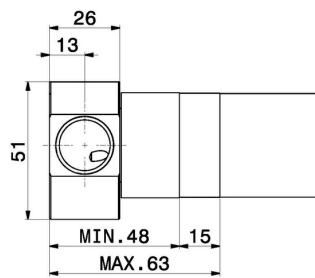

### TECHNICAL DRAWING

---

  
**AR Preview**  
try it in your home

**More Details**  
on our [website](#)

**31093.00.000**

Concealed part. Insulating coating - finish Neutral

**AVAILABLE FINISHES**

---