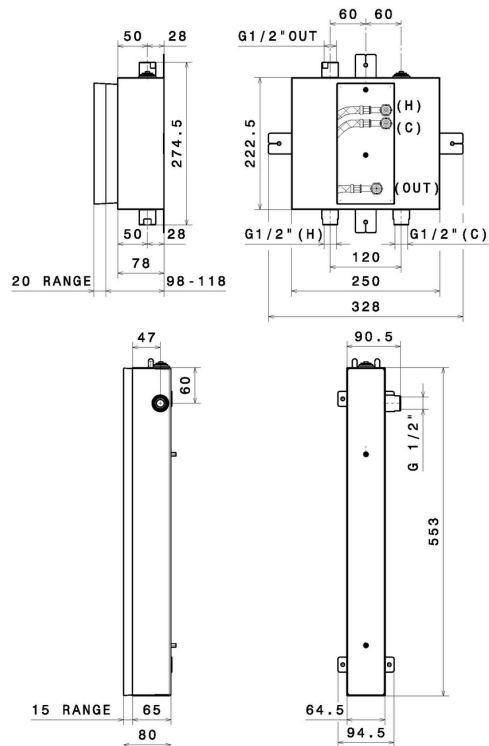

**69227.00.000**

Concealed part. Insulating coating - finish Neutral

**FEATURES**

Installation

**Wall concealed part**

Concealed body application

**Concealed part for basin**

**TECHNICAL DRAWING**