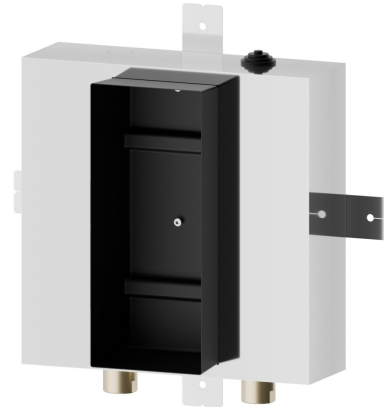

69234.00.000

Concealed part. Insulating coating - finish Neutral

FEATURES

Installation

Wall concealed part

Concealed body application

Concealed part for basin

TECHNICAL DRAWING

69234.00.000

Concealed part. Insulating coating - finish Neutral

AVAILABLE FINISHES

00.000

Neutral