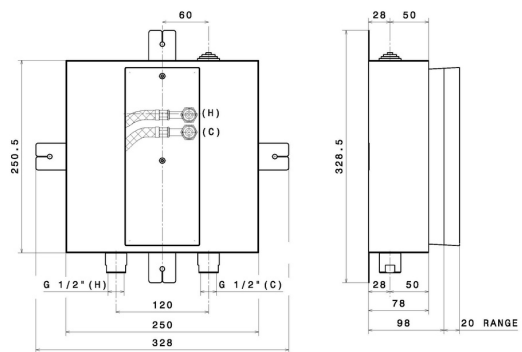

69234.00.000

Concealed part. Insulating coating - finish Neutral

FEATURES

Installation

Wall concealed part

Concealed body application

Concealed part for basin

TECHNICAL DRAWING