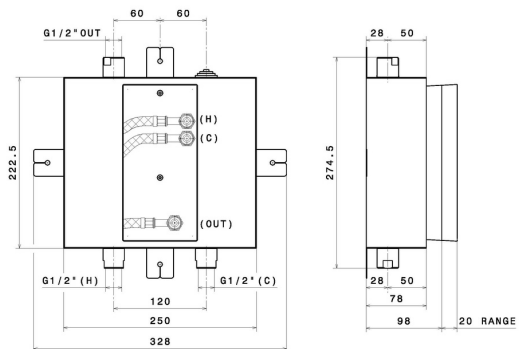

**69262.00.000**

Concealed part. Insulating coating - finish Neutral

**FEATURES**

Installation

**Wall concealed part**

Concealed body application

**Concealed part for basin**

**TECHNICAL DRAWING**