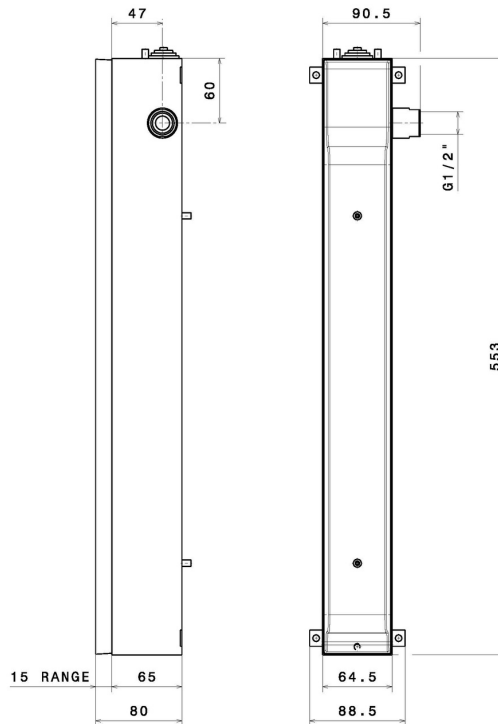

69273.00.000

Concealed part. Insulating coating - finish Neutral

FEATURES

Installation

Wall concealed part

TECHNICAL DRAWING

69273.00.000

Concealed part. Insulating coating - finish Neutral