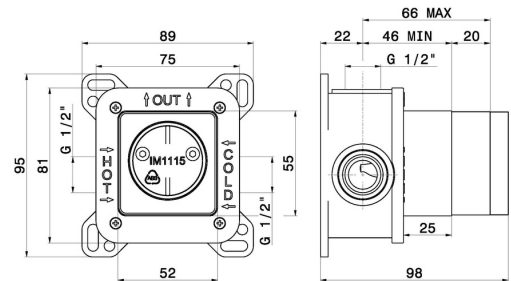

10841.00.000

Concealed part. Insulating coating and watertight - finish
Neutral

FEATURES

Installation

Wall concealed part

Outlets

1 Way Out - 3 Ways Out

TECHNICAL DRAWING