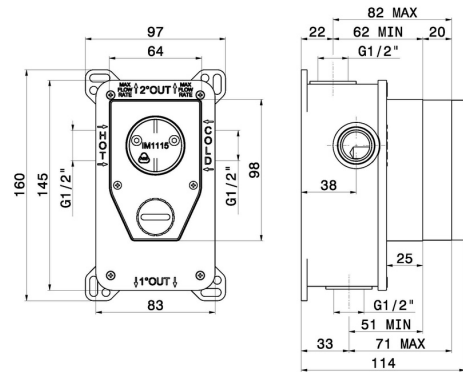

10843.00.000

Concealed part. Insulating coating and watertight - finish
Neutral

FEATURES

Installation

Wall concealed part

Outlets

2 Ways Out

TECHNICAL DRAWING