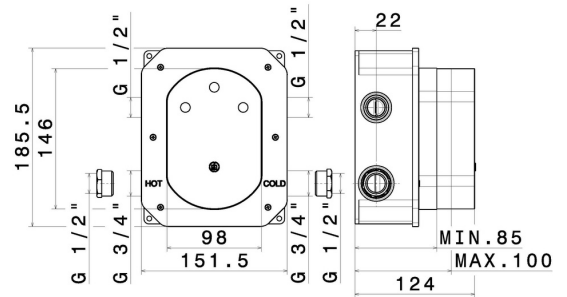

**27751.00.000**

Concealed part. Insulating coating and watertight - finish  
Neutral

**FEATURES**

Installation

Wall concealed part

**TECHNICAL DRAWING**

 **AR Preview**  
try it in your home

More Details  
on our [website](#)