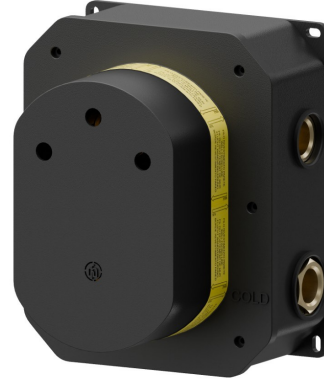

**27751.00.000**

Concealed part. Insulating coating and watertight - finish  
Neutral

**FEATURES**

Installation

Wall concealed part

**TECHNICAL DRAWING**

 **AR Preview**  
try it in your home

More Details  
on our [website](#)

**27751.00.000**

Concealed part. Insulating coating and watertight - finish Neutral

**AVAILABLE FINISHES**

---

**00.000**

Neutral

**AR Preview**  
try it in your home

**More Details**  
on our website