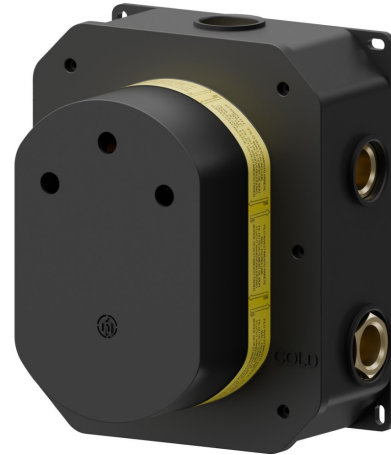

27752.00.000

Concealed part. Insulating coating and watertight - finish
Neutral

FEATURES

Installation

Wall concealed part

TECHNICAL DRAWING

27752.00.000

Concealed part. Insulating coating and watertight - finish Neutral