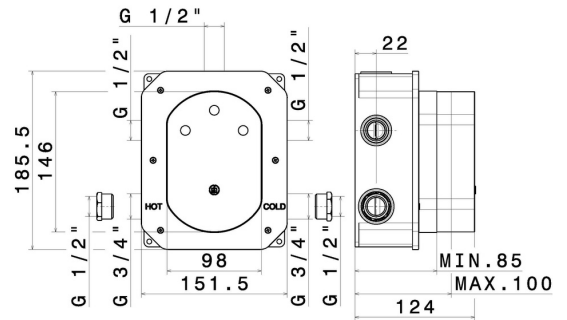

27752.00.000

Concealed part. Insulating coating and watertight - finish
Neutral

FEATURES

Installation

Wall concealed part

TECHNICAL DRAWING

27752.00.000

Concealed part. Insulating coating and watertight - finish Neutral