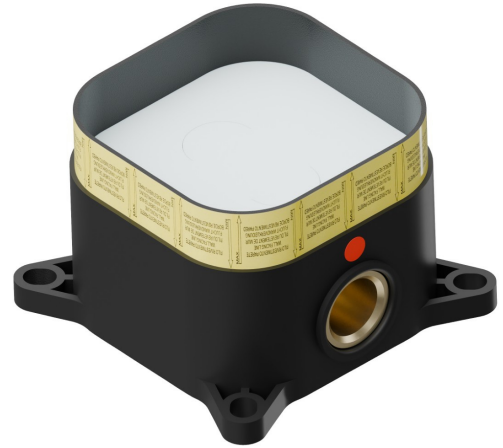

27819.00.000

Concealed part. Insulating coating and watertight - finish
Neutral

Neutral

FEATURES

Installation
Concealed body application

Floor concealed part
Floor-mounted concealed part
for bath / washbasin

TECHNICAL DRAWING

27819.00.000

Concealed part. Insulating coating and watertight - finish Neutral

AVAILABLE FINISHES

00.000

Neutral