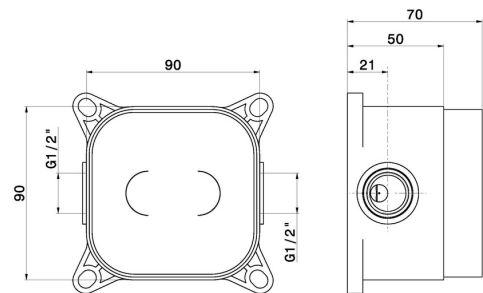

27819.00.000

Concealed part. Insulating coating and watertight - finish
Neutral

Neutral

FEATURES

Installation
Concealed body application

Floor concealed part
Floor-mounted concealed part
for bath / washbasin

TECHNICAL DRAWING

27819.00.000

Concealed part. Insulating coating and watertight - finish Neutral

AVAILABLE FINISHES

00.000

Neutral