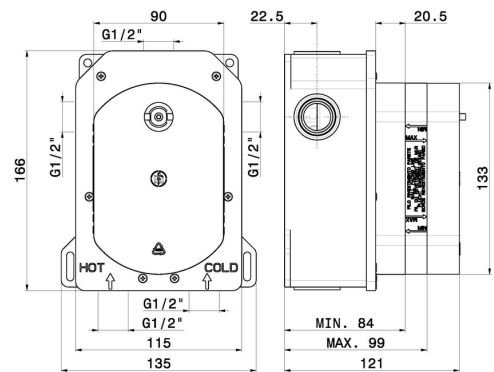

31020.00.000

Concealed part. Insulating coating and watertight - finish
Neutral

FEATURES

Installation

Wall concealed part

TECHNICAL DRAWING

31020.00.000

Concealed part. Insulating coating and watertight - finish Neutral