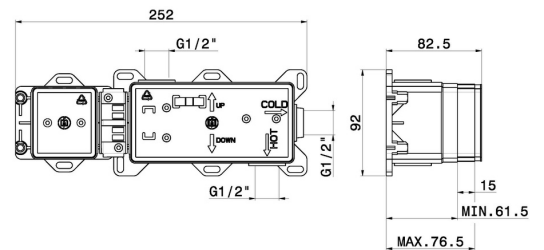

31030.00.000

Concealed part. Insulating coating and watertight - finish
Neutral

FEATURES

Installation **Wall concealed part**
Outlets **2 Ways Out**

TECHNICAL DRAWING

 **AR Preview**
try it in your home

More Details
on our [website](#)