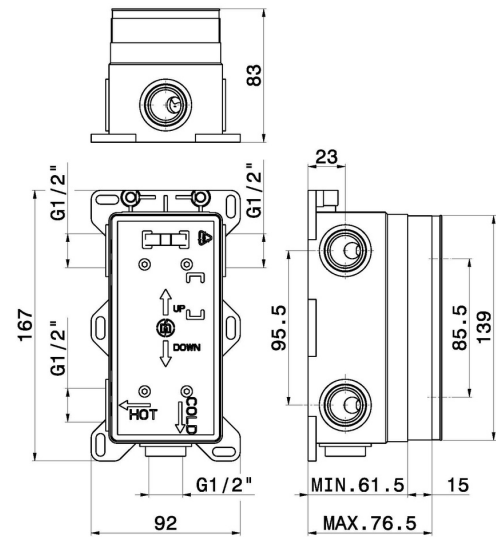

31032.00.000

Concealed part. Insulating coating and watertight - finish
Neutral

FEATURES

Installation

Wall concealed part

Outlets

2 Ways Out

TECHNICAL DRAWING

31032.00.000

Concealed part. Insulating coating and watertight - finish Neutral

AVAILABLE FINISHES

00.000

Neutral