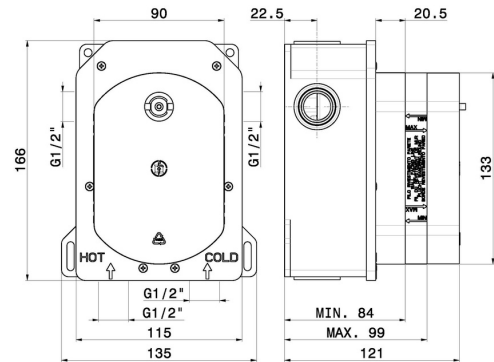

31061.00.000

Concealed part. Insulating coating and watertight - finish Neutral

FEATURES

Installation

Wall concealed part

Outlets

2 Ways Out

TECHNICAL DRAWING