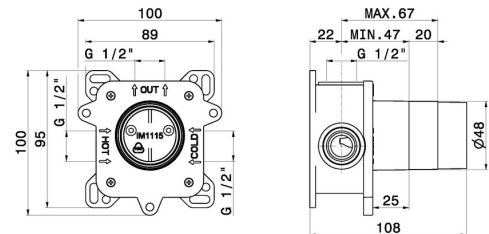

**31085.00.000**

Concealed part. Insulating coating and watertight - finish  
Neutral

**FEATURES**

Installation

**Wall concealed part**

Outlets

**1 Way Out - 3 Ways Out - 4  
Ways Out**

**TECHNICAL DRAWING**