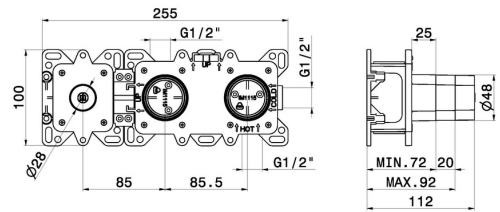

**31086.00.000**

Concealed part. Insulating coating and watertight - finish  
Neutral

**FEATURES**

Outlets  
Concealed body application

**2 Ways Out**  
**Concealed part for shower**

**TECHNICAL DRAWING**

**31086.00.000**