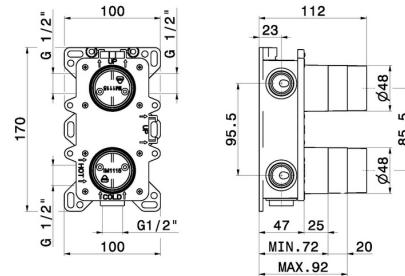

31087.00.000

Concealed part. Insulating coating and watertight - finish
Neutral

Neutral

FEATURES

Installation

Wall concealed part

Outlets

2 Ways Out

TECHNICAL DRAWING

AR Preview
try it in your home

More Details
on our [website](#)

31087.00.000

Concealed part. Insulating coating and watertight - finish Neutral

AVAILABLE FINISHES

00.000

Neutral